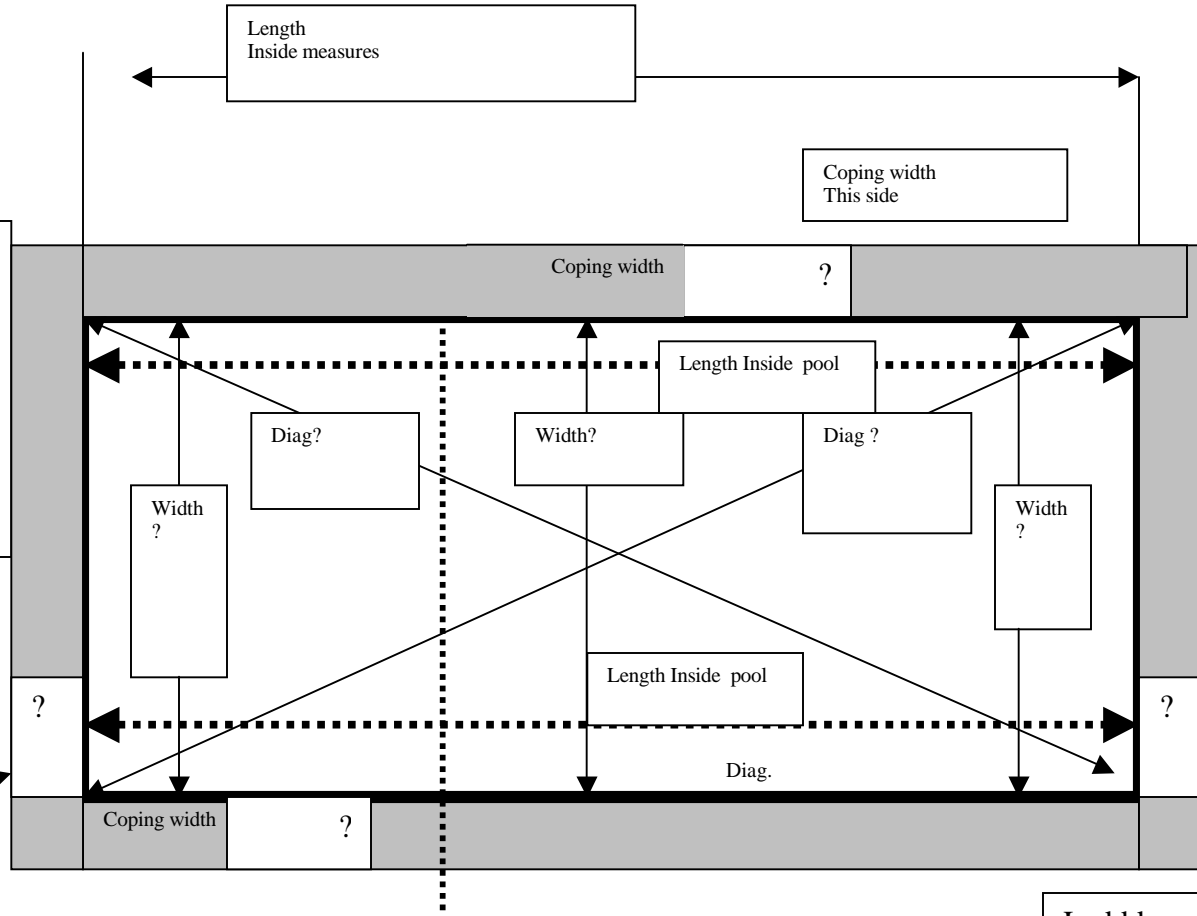

## Inground Rectangle Pool

Type of ladder.

Name.....  
Address.....  
Suburb.....  
Town.....  
Ph.....  
Email.....  
Mobile.....  
.

Length

Length  
Inside measures

Coping width  
This side

Brand Name  
.....  
Model  
.....

### CHECKLIST.

- Fill in name and address etc
- Measure widths inside of pool
- Measure Diagonals inside pool
- Measure length inside of pool
- Measure coping width
- Mark ladder position with **Lad**
- Mark skimmer position. with **S**
- Draw ladder type or position of steps in**
- Add photo image if possible**

Ladder  
Position  
**Lad**